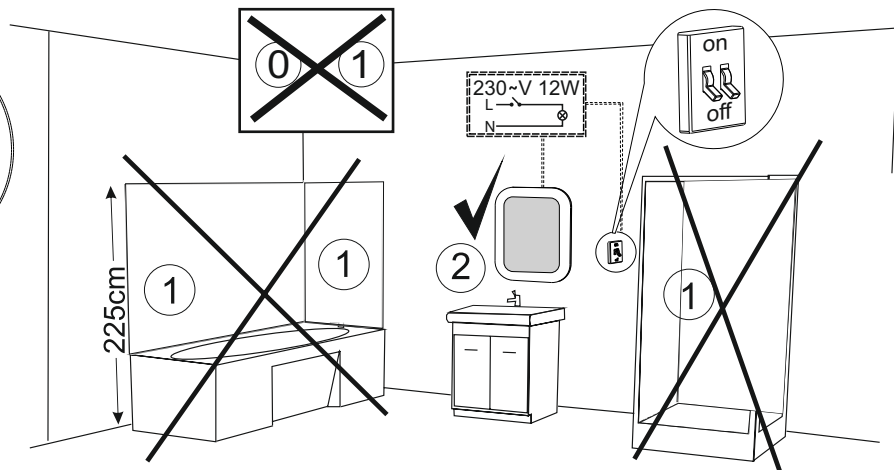

Moon. 60 (20.03)

home. made by miior.

www.miior.com

							LED 12V	230~V 12W L → N
							230~V 50Hz	